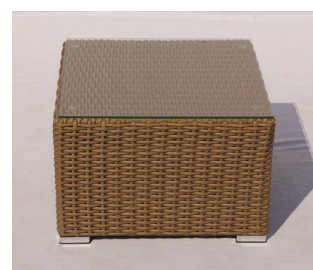

WILLOW COVE FACTORY 32

WILLOW COVE

KCF32-WIL-SECT-6PCS

KCF32-WIL-SECT-7PCS

Corner Sofa
34"W 34"D 31"H

Middle Sofa
25.5"W 34"D 31"H

Side Sofa
29"W 34"D 31"H

Coffee Table
27"W 27"D 18"H

KCF32-WIL-SOFASET-4PCS

Sofa
84"W 34"D 31"H

Loveseat
58.5"W 34"D 31"H

Chair
33"W 34"D 31"H

Coffee Table
19"W 46"D 18"H